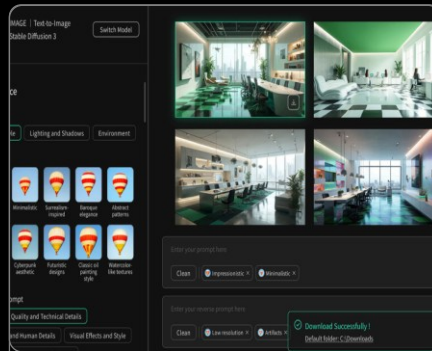

GiMATE Creator

AI image generation with ease an improved user interface and by importing the latest models from Hugging Face.