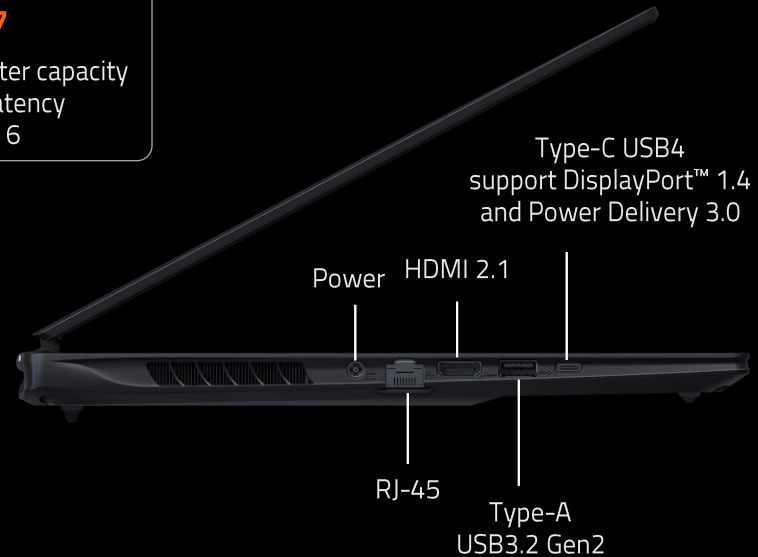

IO Ports & Wi-Fi 7

MASTER-GRADE CONNECTIVITY

Wi-Fi 7

4.8x faster / 5x greater capacity
/ 100x lower latency
than Wi-Fi 6