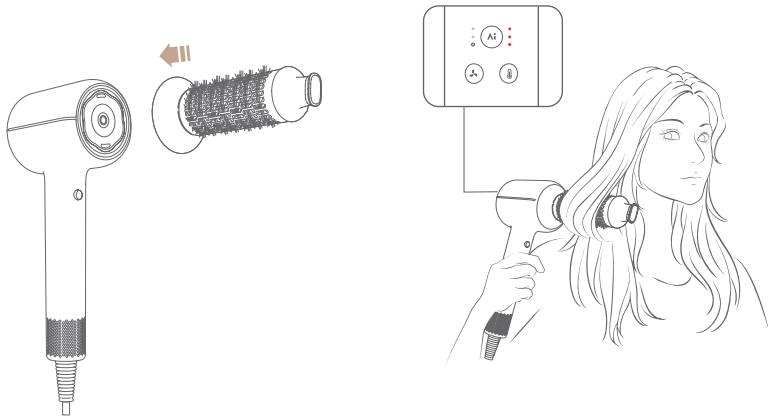

When a nozzle is attached, the Shine20 automatically detects it and adjusts to the optimal temperature and speed.

At this point, manual adjustments can override the wind temperature and speed. The next time the nozzle is attached, the recommended temperature will be automatically applied.

Volumizing & Smoothing Brush

Smooths hair strands, creates various styles such as high crown volume, airy bangs, and inward or outward curls.