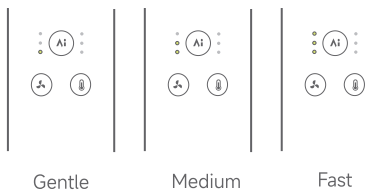

Functions and Usage

AI Distance-sensing Constant Temperature Mode

In this mode, the distance-based constant temperature indicator light turns on. The hairdryer automatically adjusts the airflow temperature based on the distance between the air outlet and the hair, keeping the temperature on the scalp and strands at 55° C to help protect the scalp and hair. The temperature control button is not adjustable, but the wind speed button works normally.

Distance: Close
Wind temperature: Low

Distance: Medium
Wind temperature: Medium

Distance: Far
Wind temperature: High

In this mode, the distance-based constant temperature indicator light turns off. Manually adjustable wind temperature and speed.

Flow

Temperature

When a nozzle is attached, the Shine20 automatically detects it and adjusts to the optimal temperature and speed.

At this point, manual adjustments can override the wind temperature and speed. The next time the nozzle is attached, the recommended temperature will be automatically applied.