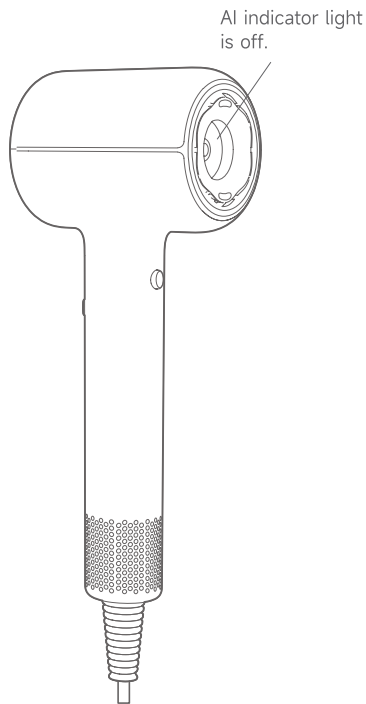

Functions and Usage

AI Distance-sensing Constant Temperature Mode

In this mode, the distance-based constant temperature indicator light turns on. The hairdryer automatically adjusts the airflow temperature based on the distance between the air outlet and the hair, keeping the temperature on the scalp and strands at 55° C to help protect the scalp and hair. The temperature control button is not adjustable, but the wind speed button works normally.

Distance: Close
Wind temperature: Low

Distance: Medium
Wind temperature: Medium

Distance: Far
Wind temperature: High

In this mode, the distance-based constant temperature indicator light turns off. Manually adjustable wind temperature and speed.

Flow

Temperature

When a nozzle is attached, the Shine20 automatically detects it and adjusts to the optimal temperature and speed.

At this point, manual adjustments can override the wind temperature and speed. The next time the nozzle is attached, the recommended temperature will be automatically applied.