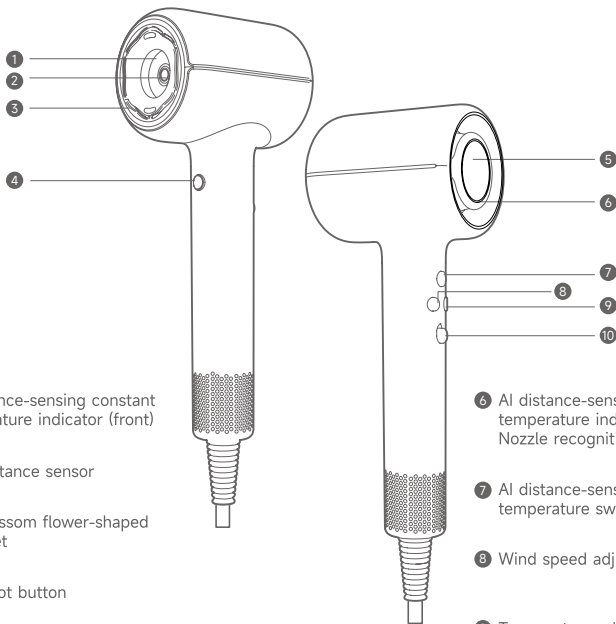

Product Description

① AI distance-sensing constant temperature indicator (front)

② TOF distance sensor

③ AeroBlossom flower-shaped air outlet

④ Cool shot button

⑤ Removable air inlet screen

⑥ AI distance-sensing constant temperature indicator(rear)/ Nozzle recognition indicator

⑦ AI distance-sensing constant temperature switch

⑧ Wind speed adjustment

⑨ Temperature adjustment

⑩ Power switch

The symbol on the body of the appliance indicates "Do not use while bathing or showering."