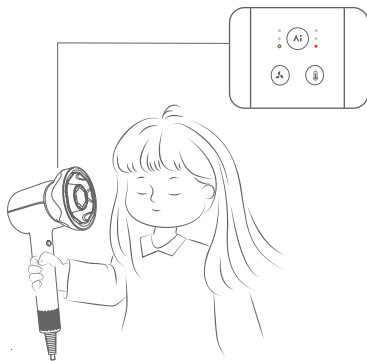

Flow

Temperature

When a nozzle is attached, the Shine20 automatically detects it and adjusts to the optimal temperature and speed.

At this point, manual adjustments can override the wind temperature and speed. The next time the nozzle is attached, the recommended temperature will be automatically applied.

Volumizing & Smoothing Brush

Smooths hair strands, creates various styles such as high crown volume, airy bangs, and inward or outward curls.

EN Quick-Dry Concentrator

Dries short hair in minutes.

Kids Nozzle

Developed exclusively for kids, the nozzle features dual-layer noise reduction and temperature lock technology to help protect babies' hearing and scalp.

Cleaning and Maintenance

The removable air inlet screen is magnetically attached. Follow the instructions to remove it.