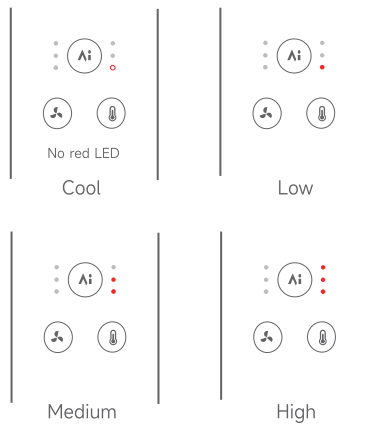

Functions and Usage

AI Distance-sensing Constant Temperature Mode

In this mode, the distance-based constant temperature indicator light turns on. The hairdryer automatically adjusts the airflow temperature based on the distance between the air outlet and the hair, keeping the temperature on the scalp and strands at 55° C to help protect the scalp and hair. The temperature control button is not adjustable, but the wind speed button works normally.

Distance: Close
Wind temperature: Low

Distance: Medium
Wind temperature: Medium

Distance: Far
Wind temperature: High

In this mode, the distance-based constant temperature indicator light turns off. Manually adjustable wind temperature and speed.

Flow

Temperature

When a nozzle is attached, the Shine20 automatically detects it and adjusts to the optimal temperature and speed.

At this point, manual adjustments can override the wind temperature and speed. The next time the nozzle is attached, the recommended temperature will be automatically applied.