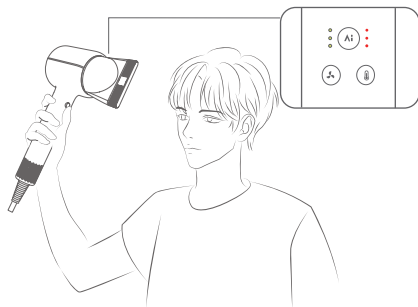

EN Quick-Dry Concentrator

Dries short hair in minutes.