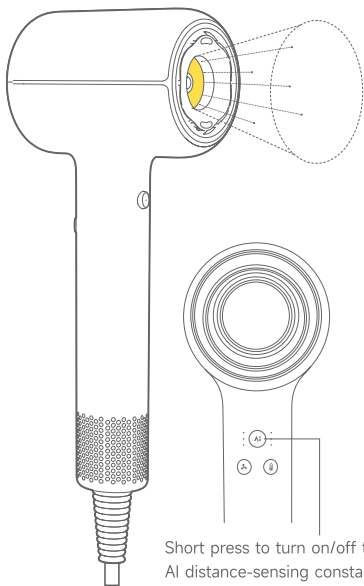

Functions and Usage

AI Distance-sensing Constant Temperature Mode

In this mode, the distance-based constant temperature indicator light turns on. The hairdryer automatically adjusts the airflow temperature based on the distance between the air outlet and the hair, keeping the temperature on the scalp and strands at 55° C to help protect the scalp and hair. The temperature control button is not adjustable, but the wind speed button works normally.

Distance: Close
Wind temperature: Low