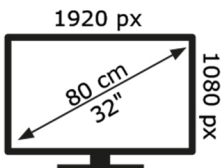

ENERG

TELEFUNKEN

XF32L800

32 kWh/1000h

ABCDEF **G**

45 kWh/1000h

50656090

2019/2013