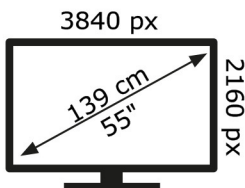

ENERG

TELEFUNKEN

QU55K800

77 kWh/1000h

ABCDEF **G**

123 kWh/1000h

50632987

2019/2013