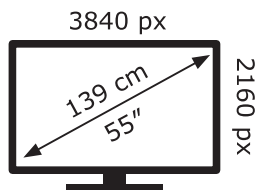

ENERG ⚡

LG Electronics

OLED55A19LA

91 kWh/1000h

ABCDEF**G**

166 kWh/1000h

2019/2013