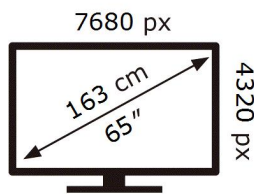

**ENERG**

**SAMSUNG**

GQ65QN900AT

**255** kWh/1000h

ABCDEF **G**

**365** kWh/1000h

2019/2013