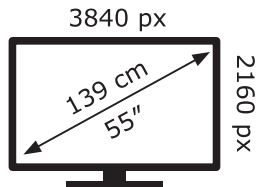

ENERG ⚡

LG Electronics

OLED55C17LB

106 kWh/1000h

ABCDEF**G**

171 kWh/1000h

2019/2013