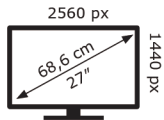

ENERGY

HP, Inc.

HP OMEN 27I(HSD-0048-L)

64 kWh/1000h

2019/2013