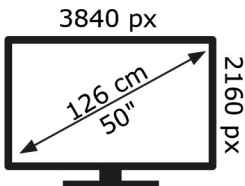

ENERGY

TELEFUNKEN

QU50K800

65 kWh/1000h

ABCDEF **G**

101 kWh/1000h

2019/2013

50632997