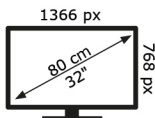

# ENERG

TELEFUNKEN

XH32K550-W

**32** kWh/1000h

ABCDEF **G**

**45** kWh/1000h

50612944

2019/2013