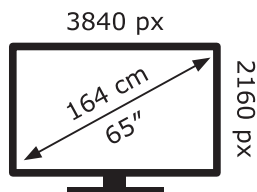

ENERG

LG Electronics

65NANO759PR

123 kWh/1000h

ABCDEF**G**

161 kWh/1000h

2019/2013