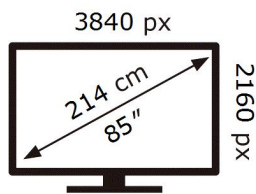

ENERG

SAMSUNG

GQ85QN95AAT

155 kWh/1000h

ABCDEF **G**

360 kWh/1000h

2019/2013