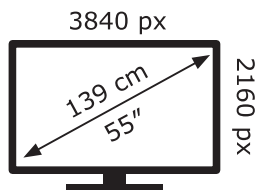

ENERG

LG Electronics

55NANO869PA

80 kWh/1000h

ABCDEF**G**

137 kWh/1000h

2019/2013