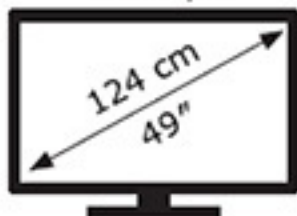

# ENERG

LG Electronics

49WL95C-WE

**55** kWh/1000h

ABCDEF**G**

**77** kWh/1000h

5120 px

1440 px