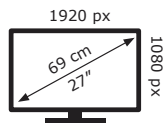

ENERGY

GIGABYTE

G27FC

26 kWh/1000h

2019/2013