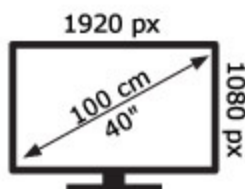

ENERG

SALORA

40FA220

45 kWh/1000h

ABCDE**F**G

45 kWh/1000h

50654196