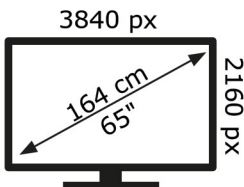

ENERG ⚡

TELEFUNKEN

QU65K800

85 kWh/1000h

ABCDEF **G**

159 kWh/1000h

2019/2013

50632992