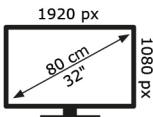

# ENERG

TELEFUNKEN

XF32K550

**32** kWh/1000h

ABCDEF **G**

**45** kWh/1000h

50610203