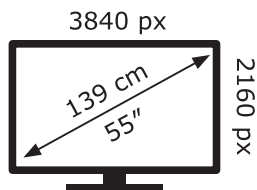

ENERG

LG Electronics

55NANO809PA

80 kWh/1000h

ABCDEF**G**

134 kWh/1000h

2019/2013