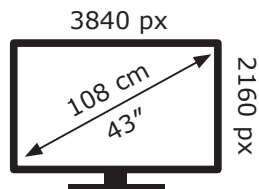

ENERGY

LG Electronics

43UN80006LC

66 kWh/1000h

ABCDEF**G**

86 kWh/1000h

2019/2013