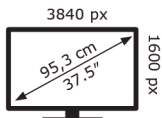

ENERGY

HP, Inc.

HP Z38c(HSTND-9401-L)

64 kWh/1000h

2019/2013