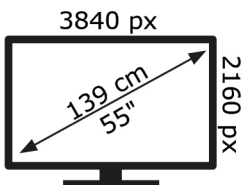

# ENERG

TELEFUNKEN

XU55AJ600

**82** kWh/1000h

ABCDEF **G**

**82** kWh/1000h

50550699

2019/2013