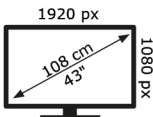

ENERG

TELEFUNKEN

XF43K550

42 kWh/1000h

ABCDEF **G**

60 kWh/1000h

50610199