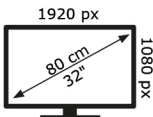

ENERG

TELEFUNKEN

XF32K550-W

32 kWh/1000h

ABCDEF **G**

45 kWh/1000h

50610187