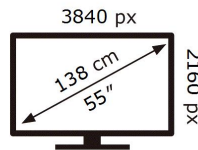

ENERGY

SAMSUNG

GU55AU8079U

103 kWh/1000h

ABCDEF **G**

125 kWh/1000h

2019/2013