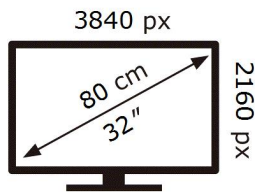

ENERG 

SAMSUNG

U32R594CWR

39 kWh/1000h

2019/2013