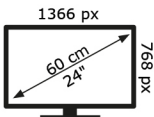

ENERG

TOSHIBA

24WK3C63DAY

22 kWh/1000h

ABCDEF **G**

32 kWh/1000h

50610882