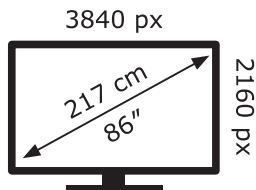

ENERG ⚡

LG Electronics

86QNED819QA

171 kWh/1000h

ABCDEF**G**

279 kWh/1000h

2019/2013