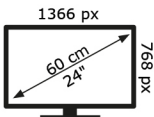

ENERG

TELEFUNKEN

XH24K550V-W

22 kWh/1000h

ABCDEF **G**

32 kWh/1000h

50612960

2019/2013