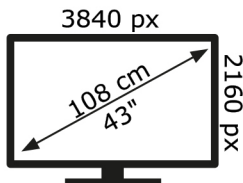

ENERG

TOSHIBA

43UA2B63DG

54 kWh/1000h

ABCDEF **G**

54 kWh/1000h

2019/2013

50550680