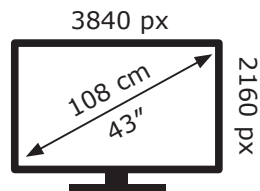

# ENERGY

LG Electronics

43UN71006LB

**65** kWh/1000h

ABCDEF**G**

**78** kWh/1000h

2019/2013