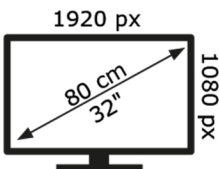

ENERG

JVC

LT-32VAF5355

26 kWh/1000h

ABCDEF **G**

45 kWh/1000h

50665144

2019/2013