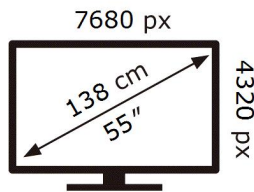

ENERG

SAMSUNG

GQ55QN700BT

193 kWh/1000h

ABCDEF **G**

269 kWh/1000h

2019/2013