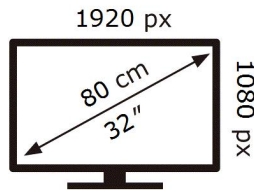

ENERG 

SAMSUNG

S32AG324NU

24 kWh/1000h

2019/2013