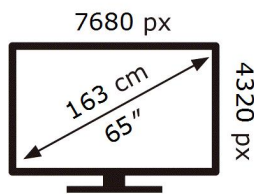

ENERG

SAMSUNG

GQ65QN800BT

248 kWh/1000h

ABCDEF **G**

437 kWh/1000h

2019/2013