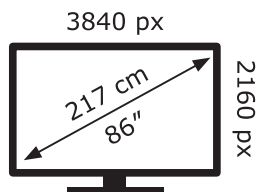

ENERG

LG Electronics

86UQ80009LB

171 kWh/1000h

ABCDEF**G**

234 kWh/1000h

2019/2013