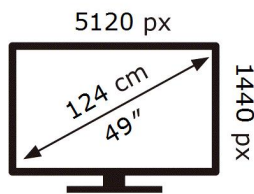

ENERG

SAMSUNG

S49A950UIU

55 kWh/1000h

ABCDEF **G**

HDR

95 kWh/1000h

2019/2013