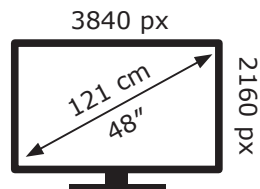

ENERGY

LG Electronics

OLED48CX8LC

91 kWh/1000h

ABCDEF**G**

133 kWh/1000h

2019/2013