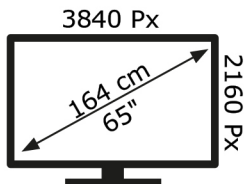

# ENERG

TELEFUNKEN

XU65AJ600

**109** kWh/1000h

ABCDEF **G**

**109** kWh/1000h

2019/2013

50550701