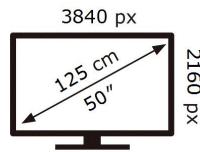

ENERGY

SAMSUNG

GQ50QN92AAT

65 kWh/1000h

ABCDEF **G**

130 kWh/1000h

2019/2013