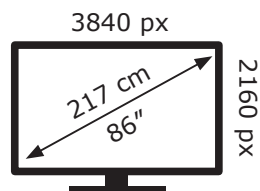

ENERGY

LG Electronics

86NANO906NA

206 kWh/1000h

ABCDEF**G**

288 kWh/1000h

2019/2013