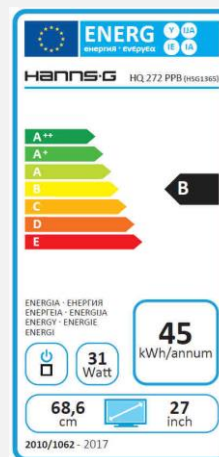

VESA Mounting	100 x 100 mm
Monitor Stand	Regular Stand
Tilt / Kensington Lock	-5° ~ 15° / Yes
Pivot / Swivel	No / No
Controls	Menu, Bri (+), Vol (-), Input/Enter, Power
Color	Warm, Nature, Cool, User Mode
Preset Mode	PC, Movie, Game, ECO Modes
On Screen Display	15 OSD Languages
Carton Box	Brown Box
Accessory	Power Cable (1,5m); HDMI Cable (1,5m); Warranty Card; Quick Start Guide

Supplier's Name	HANNspree
Model Name	HQ272PPB
Energy Efficiency Class	B
Screen Size (Centimetres)	68,6
Screen Size (Inches)	27,00
On mode power Consumption (W)	31
Annual Energy Consumption* (kWh)	45
Standby-mode Power Consumption (W)	0,43
Off-mode Power Consumption (W)	0,30
Screen Resolution	1920 x 1080

PART. NO.:
HQ 272 PPB

4 711404 022012 >