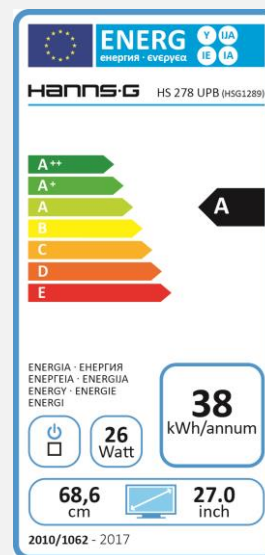

HS 278 UPB

27" / 68,6cm Diagonal
LED Backlight – Format 16:9

- 27" 16:9 LED Backlight Monitor
- 1920 x 1080 WUXGA Resolution Full HD 1080P
- 178° Ultra-Wide Viewing Angle
- Triple Input: Display Port + HDMI + VGA
- Built-In Stereo Speakers
- USB HUB: 1 up, 2 down
- Tilt and Wall-Mountable (VESA)
- Low Power Consumption & Multi-Video Modes

27" / 68,6 cm

Part. No.: HS 278 UPB

SIZE, RESOLUTION

27"
16:9 Aspect Ratio

Full HD
1920 x 1080

CONNECTIVITY, SPEAKER

HDMI
VGA
Display Port

Built-In
Stereo Speaker

RESPONSE TIME, VESA

5 msec

VESA
Wall-Mountable

OTHER FEATURES

USB HUB

Tilt

Display Size	68,6cm / 27" Diagonal
Panel Type	TFT – LED Backlight
Aspect Ratio	16:9
Resolution (H x V)	1920 x 1080 Full HD
Brightness	300cd/m ²
Contrast (Typ.)	1.000:1 (Typical)
Contrast (Active)	80.000.000:1 (Active)
Viewing Angle L/R; U/D	178° H – 178° V (CR >10)
Response Time	5 msec
Pixel Pitch	0,311 (H) x 0,311 (V) mm
Panel Surface	Anti-Glare
Display Colors	16.7M Colors
Horizontal Frequency	24 ~ 83 kHz (Analog) / 30 ~ 83 kHz (Digital)
Vertical Frequency	56 ~ 75 Hz
Max Display Frequency	1920 x 1080 @ 60Hz
Input 1	D-Sub (VGA)
Input 2	HDMI
Input 3	Display Port
Buil-in Speakers	Yes, 2W x 2; Earphone out
Power Consumption	On: 26W; Stand-by: ≤ 0, 41W; Off: ≤ 0,21W
AC Power Range	AC 100 ~ 240 Volt; 50 ~ 65 Hz
Product Dimensions	x x mm (W x D x H)
Packing Dimensions	x x mm (W x D x H)
Net / Gross Weight	Kgs / Kgs TBC
Bezel & Color Plan	Black texture: front bezel,back cover , arm, base

Supplier's Name	HANNSpree
Model Name	HS278UPB
Energy Efficiency Class	A
Screen Size (Centimetres)	68,58
Screen Size (Inches)	27,00
On mode power Consumption (W)	26
Annual Energy Consumption* (kWh)	38
Standby-mode Power Consumption (W)	0,41
Off-mode Power Consumption (W)	0,21
Screen Resolution	1920 x 1080