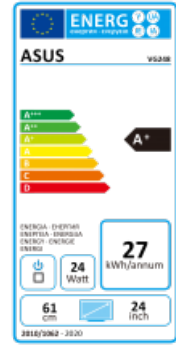

Spezifikationen

Display	Panel Size: Wide Screen 24.0"(61.0cm) 16:9 Color Saturation : 72%(NTSC) Panel Backlight / Type : WLED/ TN True Resolution : 1920x1080 Full HD 1080P : Yes Pixel Pitch : 0.276 mm Brightness(Max) : 350 cd/? ASUS Smart Contrast Ratio (ASCR) : 80000000:1 Viewing Angle (CR710) : 170°(H)/160°(V) Response Time : 1ms (Gray to Gray) Display Colors : 16.7M Refresh Rate(max) : 144Hz
Video Feature	Trace Free Technology : Yes SPLENDID Video Intelligence Technology SPLENDID Video Preset Modes : 6 Modes Skin-Tone Selection : 3 Modes Color Temperature Selection : 4 Modes GamePlus(modes) : Yes (Crosshair/Timer) HDCP support : Yes VividPixel : Yes
Audio Features	Stereo Speakers : 2W x 2 Stereo RMS
Convenient Hotkey	SPLENDID Video Preset Mode Selection Brightness Adjustment Input Selection GamePlus
I/O Ports	Signal Input : HDMI, DisplayPort, Dual-link DVI-D PC Audio Input : 3.5mm Mini-Jack Earphone jack : 3.5mm Mini-Jack (for HDMI & DisplayPort Only)
Signal Frequency	Analog Signal Frequency : 30 ~140 KHz (H) /50 ~144 Hz(V) Digital Signal Frequency : DisplayPort?30 ~140 KHz (H) /50 ~144 Hz(V) HDMI : 30 ~83 KHz (H) /50 ~76 Hz(V)
Power Consumption	Typical: Power Saving Mode: Power Off Mode: Voltage:100-240V, 50/60Hz
Mechanical Design	Chassis Colors : Black Tilt : +15°~-5° Swivel : +45°~-45° Pivot : 0°~+90° Height Adjustment : 0~110 mm VESA Wall Mounting : 100x100mm
Security	Kensington lock
Dimensions	Phys. Dimension with Stand(WxHxD):569.4x(389.99~499.9)x231 mm Phys. Dimension without Stand(WxHxD):569.4x340.4x57.3mm(For VESA Wall Mount) Box Dimension(WxHxD):674x413x221mm