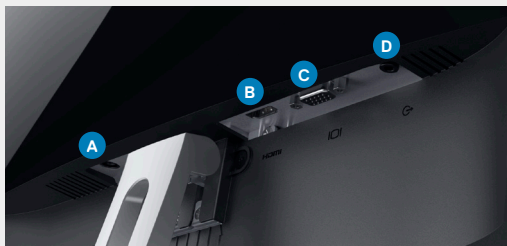

Easily tilt the panel to your preferred viewing position.

Connectivity

- | | |
|--------------------|--------------------------------|
| A Power | E Security-lock slot |
| B HDMI | F Stand release |
| C VGA | G Cable management slot |
| D Audio-out | |