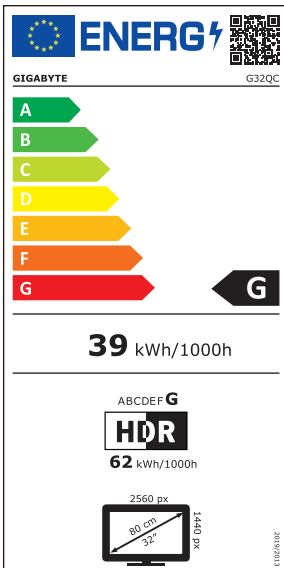

GIGABYTE Gaming Series  
G32QC

Type	Curve VA 1500R
Panel Size (diagonal)	31.5"
Display Viewing Area (HxV) (mm)	697.344*392.256
Panel Backlight Type	Edge type
Display Surface	Non-glare type
Color Saturation	94% DCI-P3 / 124% sRGB
True Resolution	2560 x 1440 (QHD)
Brightness (cd/m2)	350 cd/m2 (TYP)
Contrast Ratio (Typ.)	3000:1
Dynamic Contrast Ratio	12M:1
Viewing Angle	178°(H)/178°(V)
Display Colors	8 bits
Response Time	1ms (MPRT)
Refresh Rate (Max.)	165Hz
HDR	VESA Display HDR400
Signal Input	HDMI 2.0 x2 Display port 1.2 x1
Earphone Jack	Yes
USB port (s)	USB 3.0 x2
Speaker	-
Power Consumption	90W(Max)
Power Saving Mode	0.5W
Power Off Mode	0.3W
Voltage	19V DC 4.72A
Tilt(angle)	-5° ~+20°
Height Adjustment (mm)	100mm
VESA Wall Mounting (mm)	100*100mm
Phys. Dimension with Stand (WxHxD) (mm)	710.5*552.2*234.8
Phys. Dimension w/o stand (WxHxD) (mm)	710.5*423.3*102.8
Net Weight (Esti.) (kg)	7.8
Gross Weight (Esti.) (kg)	10.8